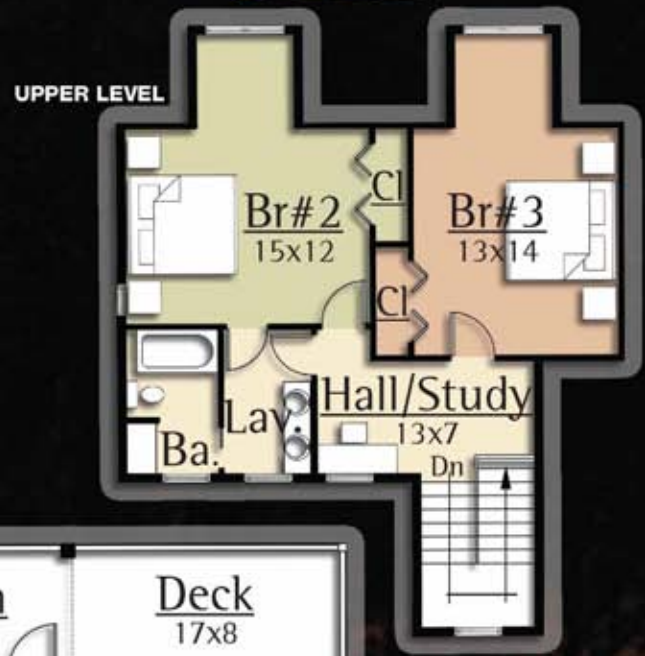

THE MALLARD The most familiar of all ducks, the Mallard has become synonymous with American lakes and recreation. The Mallard by MossCreek is designed to be a familiar and comforting design that speaks to the great American pastime of lake recreation. The exterior of the Mallard features stone and wood, porthole windows, arced "cellar vents", bark siding and even a paddle over the front porch. The interior features a main level complete with a Master Suite, an open kitchen-dining-great area with vaulted beamed ceilings, and laundry. The upper level of the Mallard features two bedrooms, bath and a study. Natural colors and materials make the Mallard a great home for Americas lake living.

MAIN FLOOR: 1,192 S.F.
UPPER LEVEL: 804 S.F.
TOTAL: 1,996 S.F.

This Plan Available for Purchase