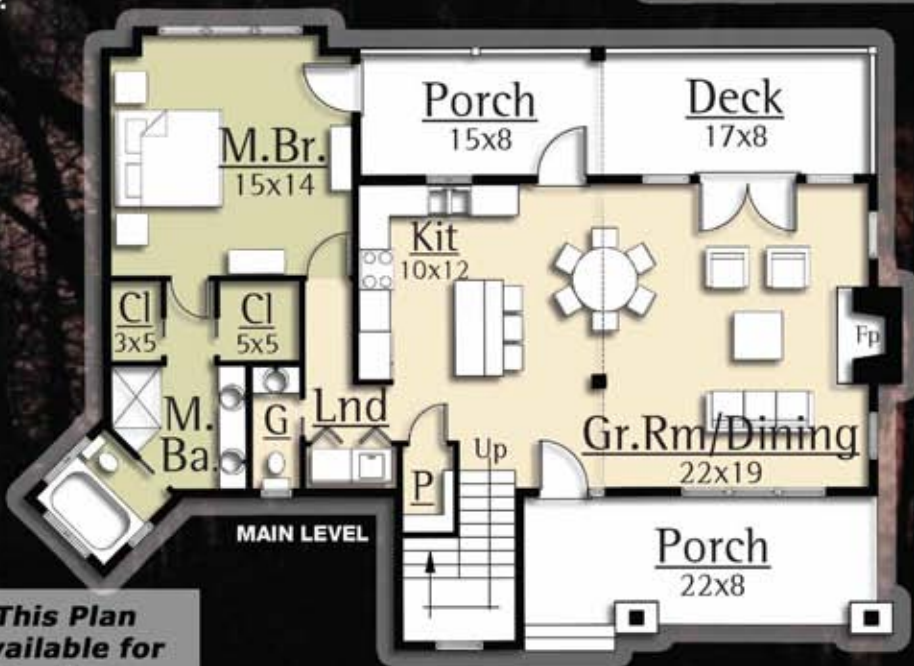

THE MALLARD The most familiar of all ducks, the Mallard has become synonymous with American lakes and recreation. The Mallard by MossCreek is designed to be a familiar and comforting design that speaks to the great American pastime of lake recreation. The exterior of the Mallard features stone and wood, porthole windows, arced "cellar vents", bark siding and even a paddle over the front porch. The interior features a main level complete with a Master Suite, an open kitchen-dining-great area with vaulted beamed ceilings, and laundry. The upper level of the Mallard features two bedrooms, bath and a study. Natural colors and materials make the Mallard a great home for Americas lake living.

MAIN FLOOR: 1,192 S.F.
UPPER LEVEL: 804 S.F.
TOTAL: 1,996 S.F.

This Plan Available for Purchase