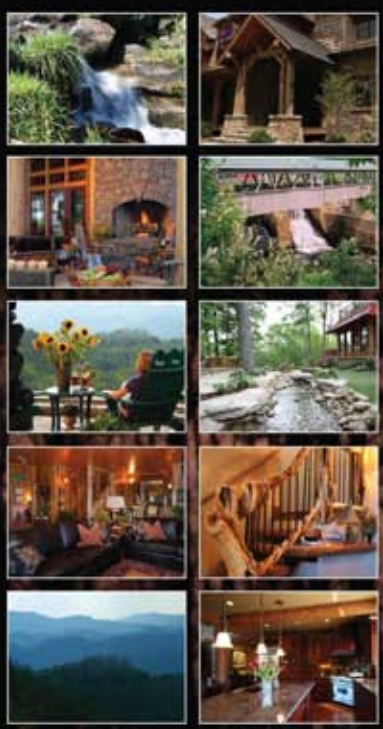

MT. OLIVE RETREAT The Mount of Olives is mentioned throughout history as a place of refuge and safety. The Mt. Olive Retreat by MossCreek is designed to similarly provide a refuge from the cares of ordinary life. It features 3 bedrooms, 2 1/2 baths, and a covered Outdoor Living area. Twig railing and other mountain accents complete this Adirondack Camp.

MAIN FLOOR: 960 S.F.
UPPER LEVEL: 928 S.F.
TOTAL: 1,888 S.F.