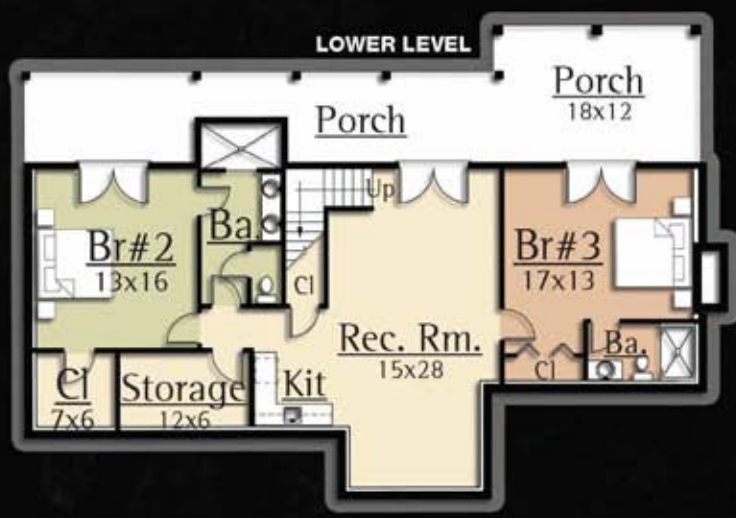

**OLDSQUAW** A unique waterfowl, the Oldsquaw breeds in the Arctic and winters along both coasts of North America. Most of its time is spent underwater and therefore it requires a low physical profile to maintain efficiency in its swimming. The Oldsquaw by MossCreek is designed in the same manner. To maximize efficiency on a sloping lot, the Oldsquaw is designed as a main level and lower level home. The resulting low profile of the front elevation gives this home a nice cottage style look and a spacious floor plan. The main level features an expansive great room/dining/kitchen area with the dining set in a special area. A unique exterior door leads to a mud room and laundry area for entering after a day of great outdoor fun. The lower level features two bedroom suites, out door porches, and a large rec. room with kitchenette that is perfect for family entertaining.

**MAIN LEVEL; 1,458 S.F.**  
**LOWER LEVEL; 1,427 S.F.**  
**TOTAL: 2,885 S.F.**

**This Plan Available for Purchase**