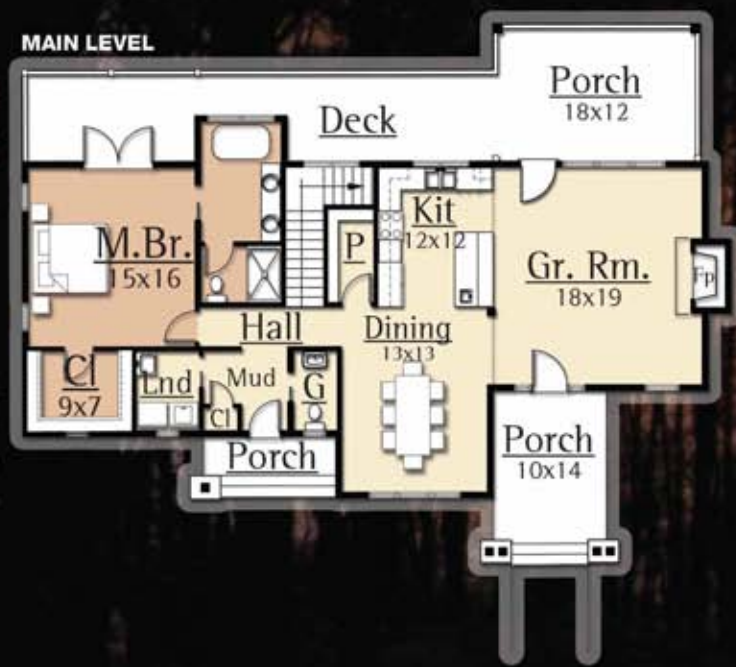

**OLDSQUAW** A unique waterfowl, the Oldsquaw breeds in the Arctic and winters along both coasts of North America. Most of its time is spent underwater and therefore it requires a low physical profile to maintain efficiency in its swimming. The Oldsquaw by MossCreek is designed in the same manner. To maximize efficiency on a sloping lot, the Oldsquaw is designed as a main level and lower level home. The resulting low profile of the front elevation gives this home a nice cottage style look and a spacious floor plan. The main level features an expansive great room/dining/kitchen area with the dining set in a special area. A unique exterior door leads to a mud room and laundry area for entering after a day of great outdoor fun. The lower level features two bedroom suites, out door porches, and a large rec. room with kitchenette that is perfect for family entertaining.

**MAIN LEVEL; 1,458 S.F.**  
**LOWER LEVEL; 1,427 S.F.**  
**TOTAL: 2,885 S.F.**

**This Plan Available for Purchase**