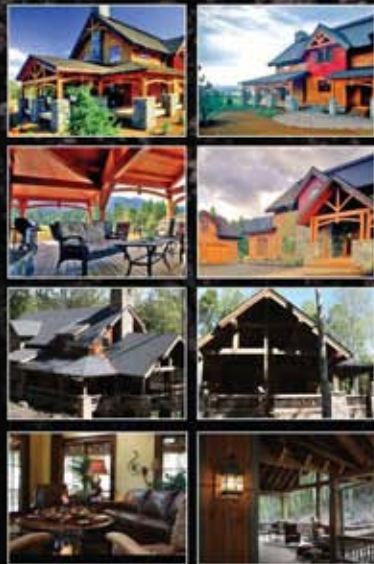

RAVEN'S NEST In nature, the Ravens Nest is typically built of heavier sticks in rural areas and often includes a wide variety of colorful materials. The results are habitats that are easily recognizable and that have unique signature characteristics for each nest. The Ravens Nest by MossCreek, carries on the tradition of unique materials and color through stone, stain washed timber, and a galvanized metal roof. The Ravens Nest plan features 3 bedrooms, 3 baths, including a master on the main level. A large story and a half vaulted Great Room with exposed timber trusses and an open Kitchen / Dining Room complete a dramatic interior.

MAIN LEVEL 1,950 S.F.

UPPER LEVEL: 987 S.F.

TOTAL; 2957 S.F.